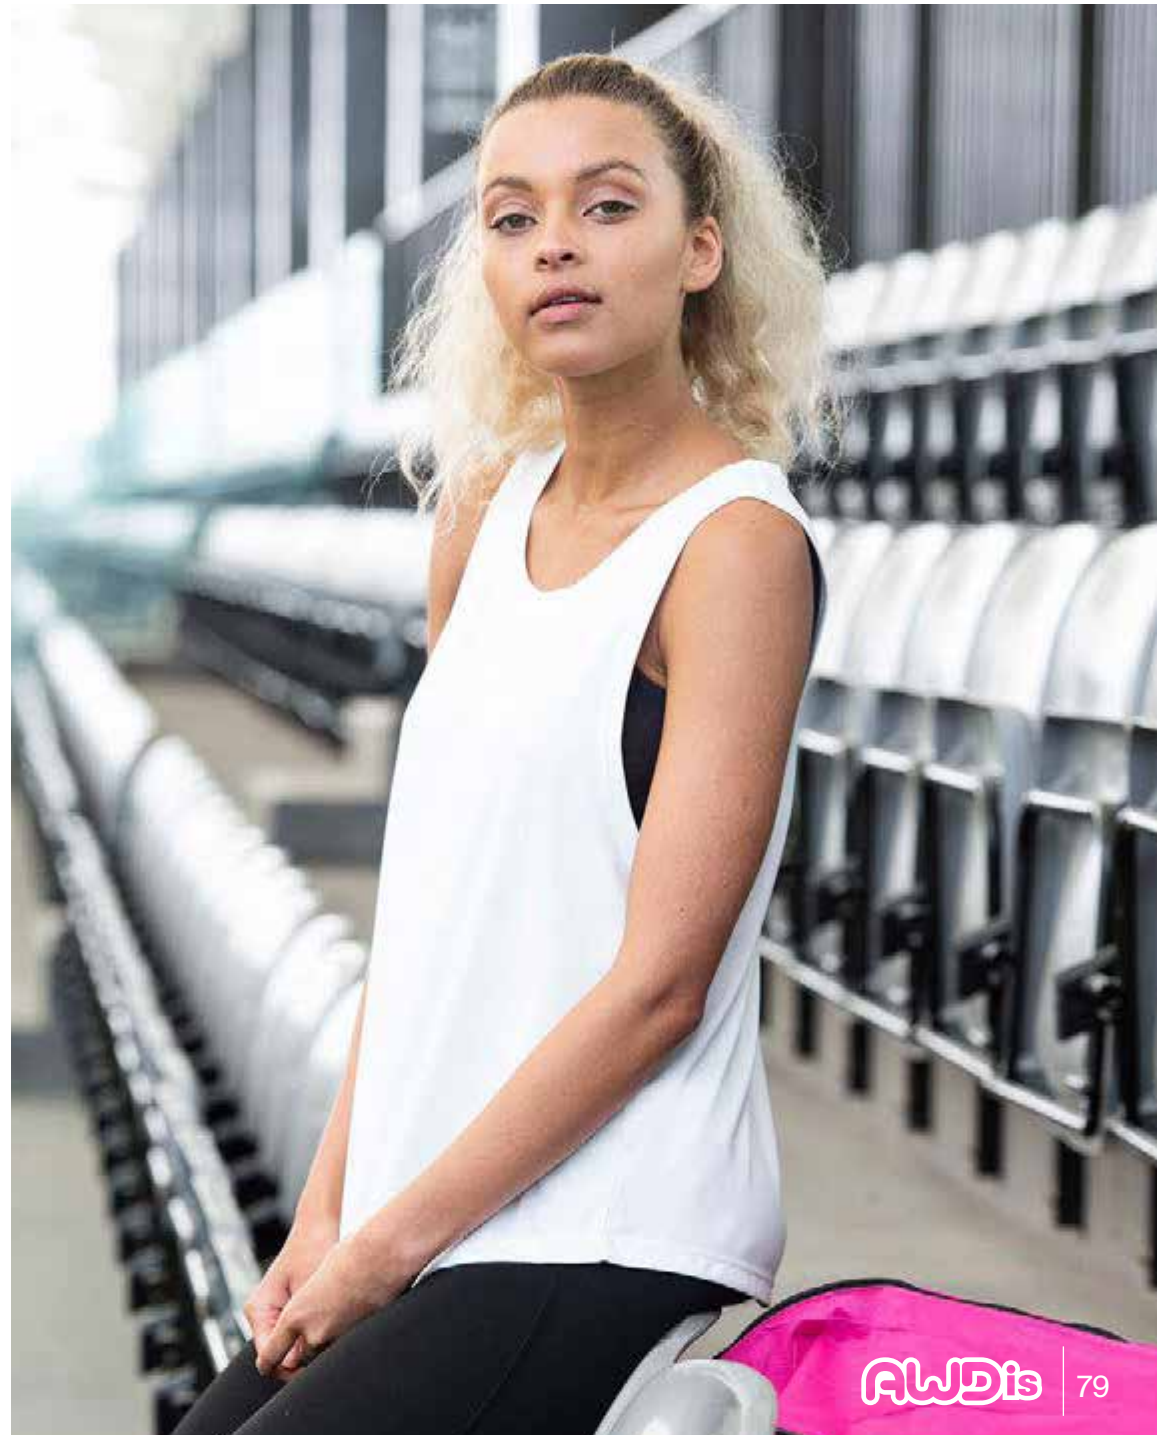

JC026

Girlie Cool Smooth Sports Vest

Fabric: 100% Polyester

Weight: 135gsm Size: XS-XL

With a scoop neckline and a drop arm hole design for maximum movement, this lightweight vest is perfect for overlaying a crop top or sports bra.

FEATURES:

- Oversize fit
- Large embellishment area
- Dropped armhole for comfort
- Inherent wicking and stretch fabric properties

COLOURS:

ARCTIC WHITE

FIRE RED

HOT PINK

JET BLACK

SAPPHIRE BLUE

Mens Fit Pg26

2 WAY STRETCH

WICKING

QUICK DRY

LIGHTWEIGHT

30+ UPF