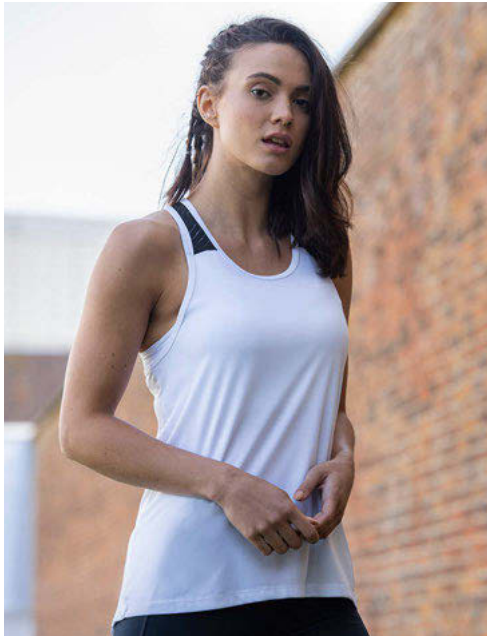

JC027

Girlie Cool Smooth Workout Vest

Fabric: 100% Polyester

Weight: 135gsm Size: XS-XL

Fashion meets function with this mesh panelled Neoteric™ Smooth vest, ideal for any workout.

FEATURES:

- Scooped back hem
- Self-fabric taped back neck
- Racer back cut for range of movement
- Long line, perfect for pairing with leggings

COLOURS:

- ARCTIC WHITE / JET BLACK
- CHARCOAL / JET BLACK
- ELECTRIC YELLOW / JET BLACK
- HOT PINK / JET BLACK
- JET BLACK / JET BLACK