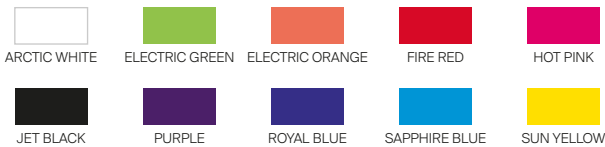

JC007J

Kids Cool Vest

Fabric: 100% Polyester

Weight: 140gsm Size: XS-XL

A sporty fit with a curved back hem and self-fabric binding around the neckline and armholes for additional comfort.

FEATURES:

- Active fit
- Curved back hem for additional comfort
- Inherent wicking and stretch fabric properties
- Self-fabric binding around neckline and armholes

COLOURS:

Mens Fit Pg20 Womens Fit Pg70