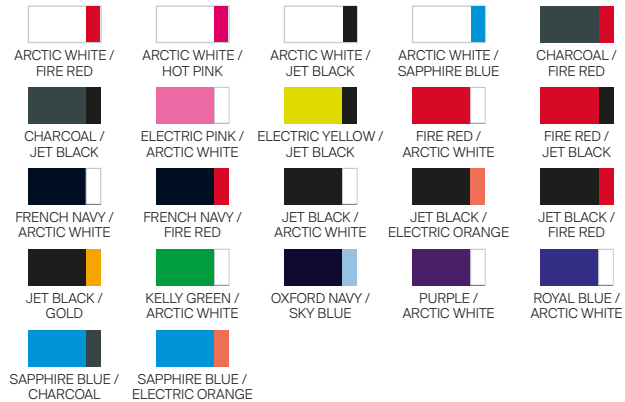

JC003

Contrast Cool T

Fabric: 100% Polyester

Weight: 140gsm Size: S-XXL

Be part of a team with our contrast T. The raglan sleeves allow maximum freedom of movement.

FEATURES:

- Twin needle stitching detail
- Inherent stretch fabric properties
- Self-fabric taped back neck
- Relaxed fit

COLOURS:

Kids Fit Pg106