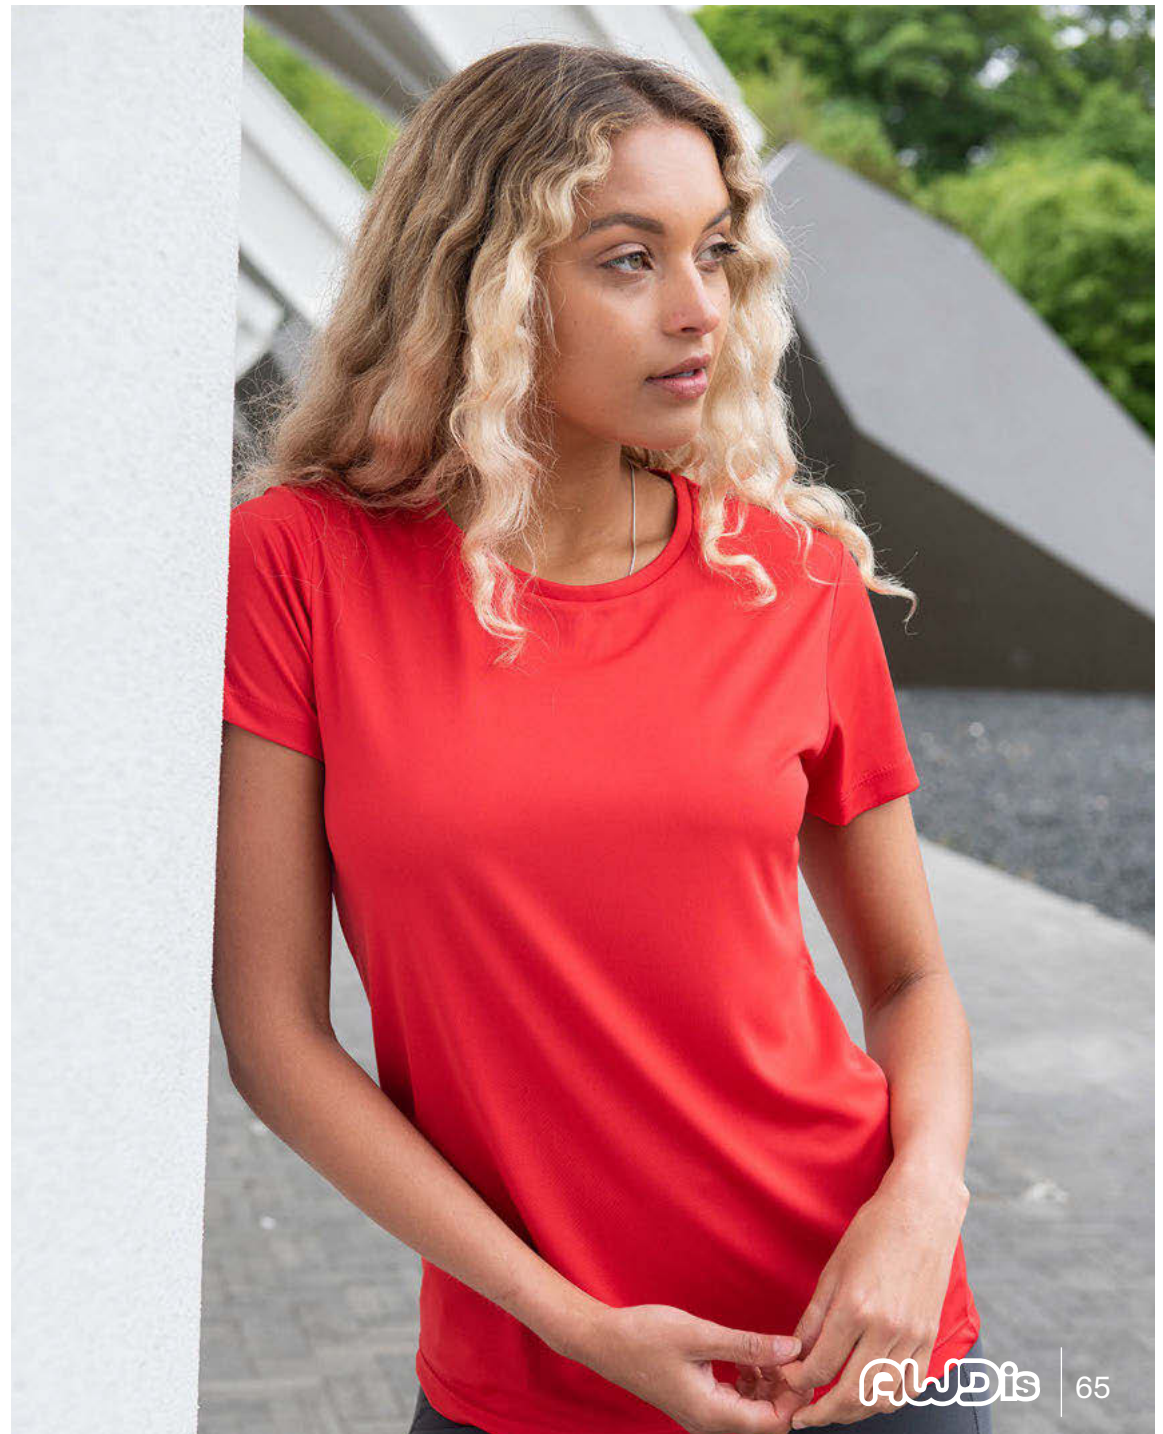

FEATURES:

- Twin needle stitching detail
- Self-fabric taped back neck
- Inherent wicking and stretch fabric properties
- Curved back hem for additional comfort

COLOURS:

Mens Fit Pg14

Kids Fit Pg108

2 WAY STRETCH WICKING QUICK DRY LIGHTWEIGHT 30+ UPF