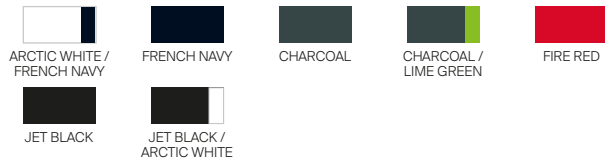

COLOURS:

A woman with blonde curly hair, wearing a grey sports bra, is looking off to the side in a gym. In the background, a green weight plate is visible with the number '10' and the brand name 'EIKO'.