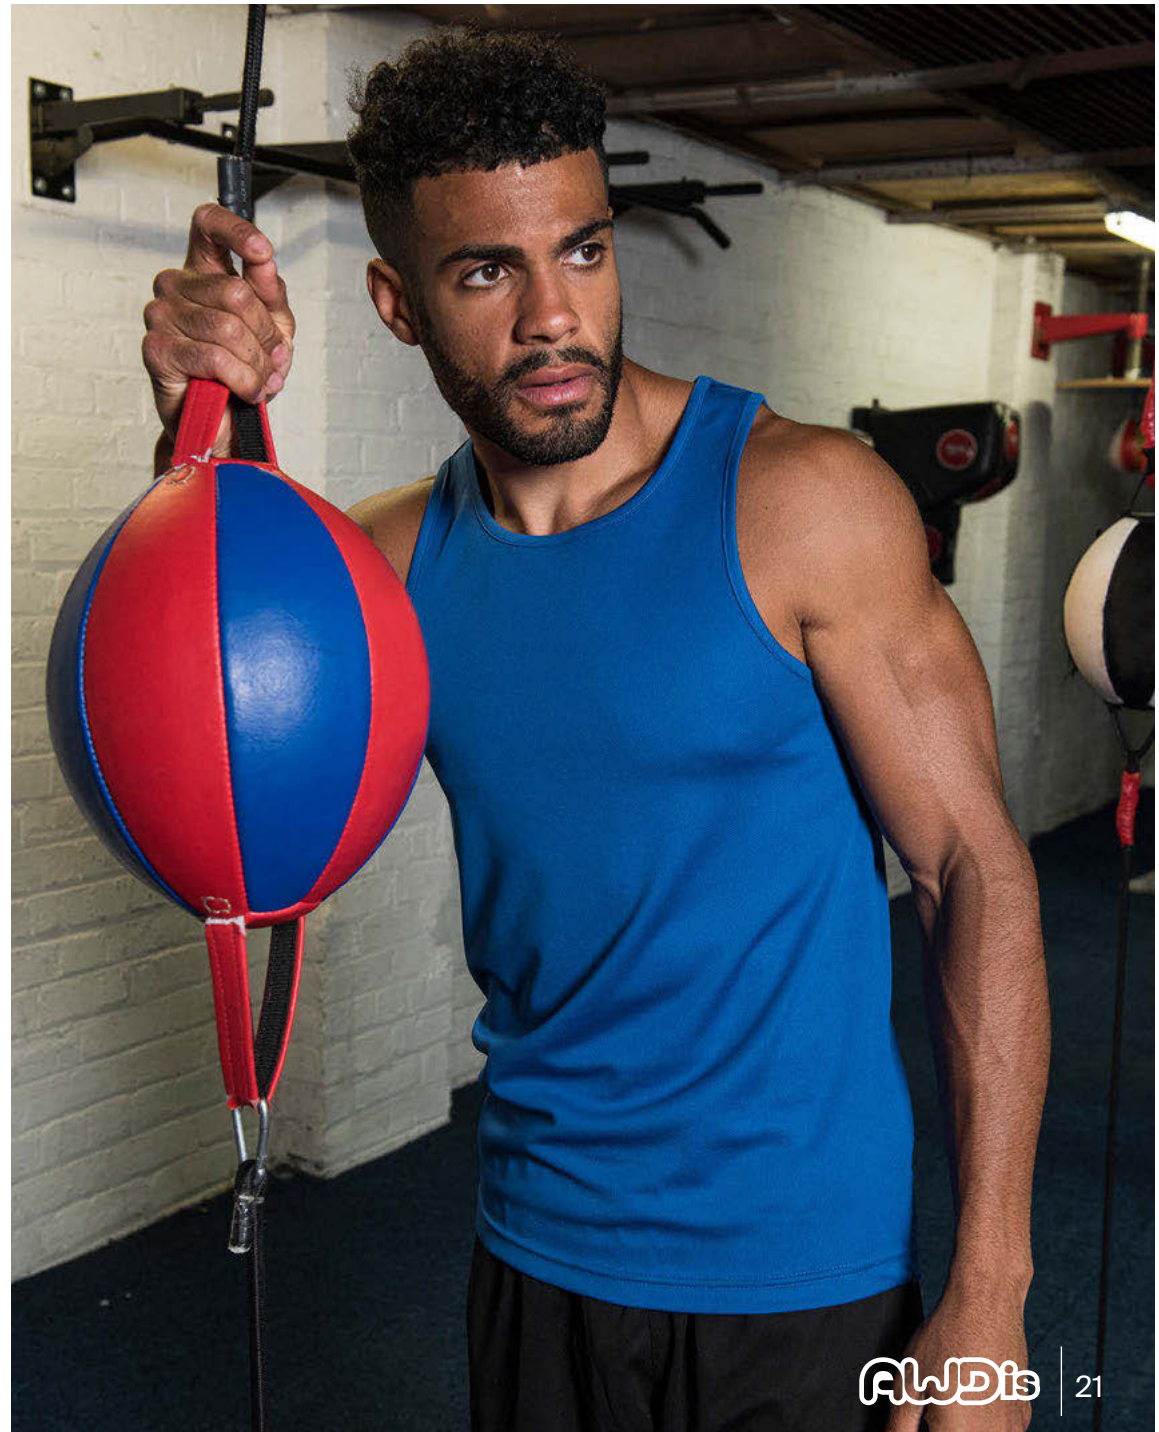

Womens Fit Pg70