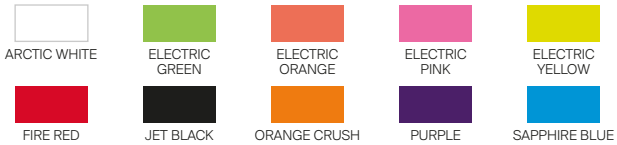

JC060

Cool Running Jacket

Fabric: 100% Polyester / 330T Pongee

Weight: 70gsm Size: XS-XXL

Be bold by day and be seen by night in this unisex lightweight running jacket featuring reflective detail and protection from the elements.

FEATURES:

- Adjustable toggle hem
- Reflective detail at front zip
- Showerproof and windproof
- Reflective print detail at back neck and sleeve cuffs

COLOURS: