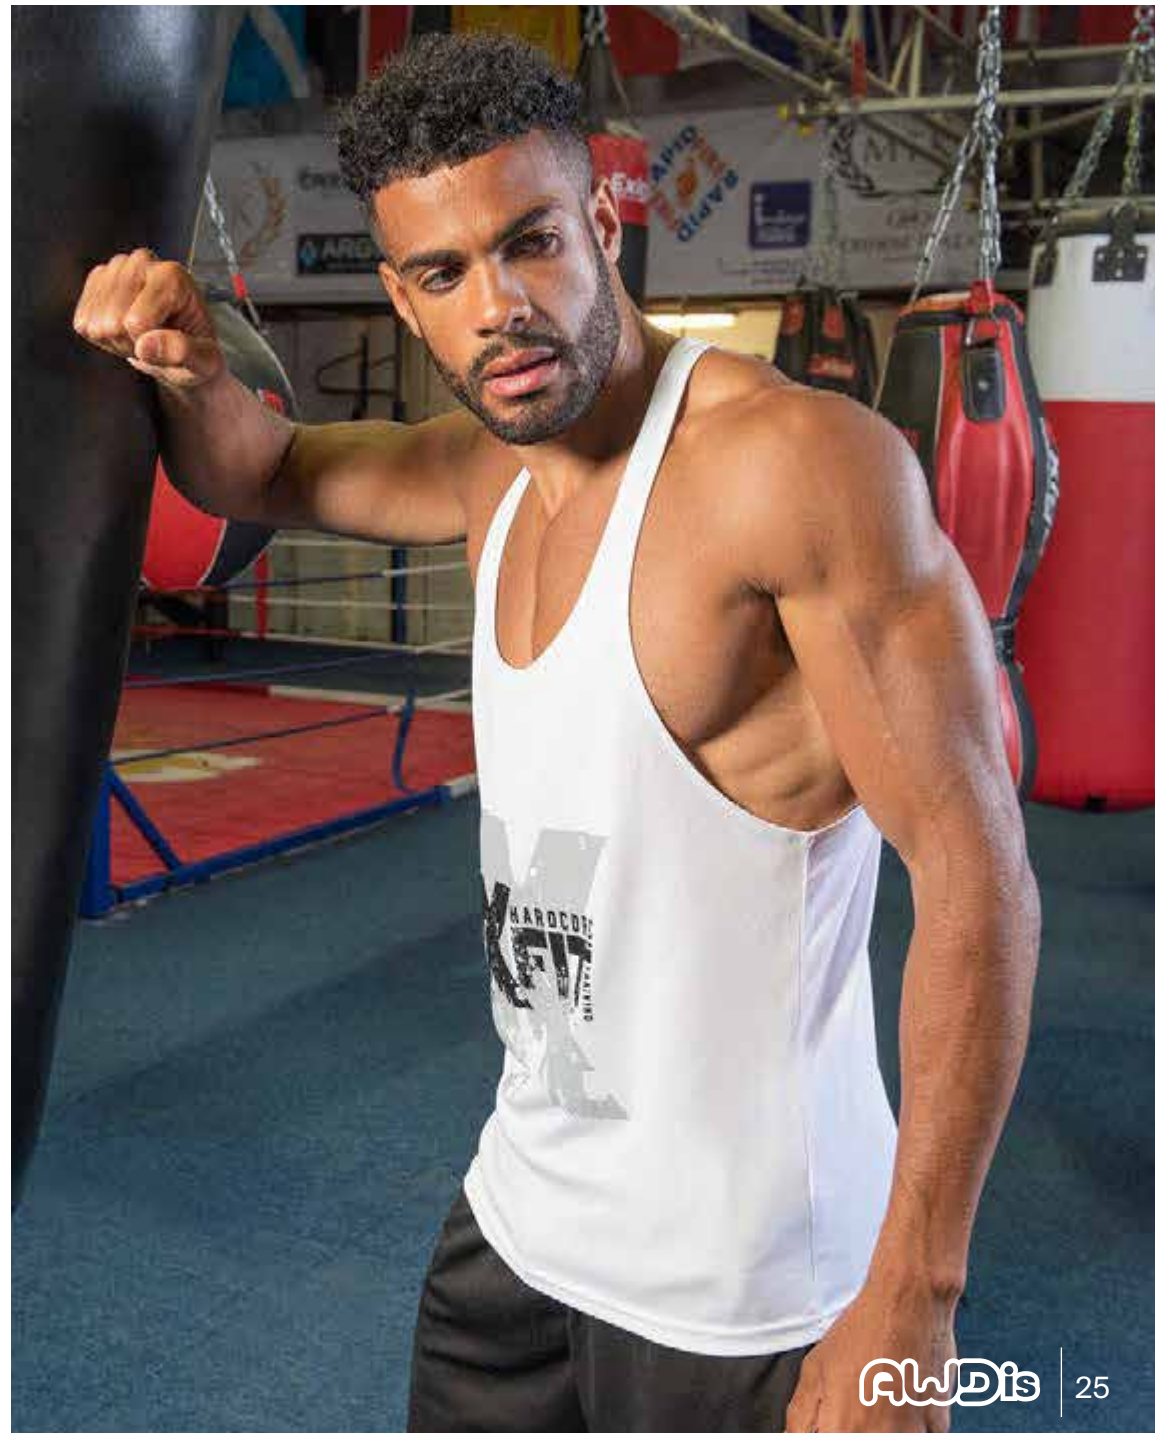

JC009

Cool Muscle Vest

Fabric: 100% Polyester

Weight: 140gsm Size: S-XXL

Designed for maximum freedom of movement this lightweight Neoteric™ vest is the perfect partner for flexing muscles at the gym.

FEATURES:

- Active fit
- Dropped armhole for ease of movement
- Thin shoulder strap for comfort
- Self-fabric binding around neckline and armholes

COLOURS:

ARCTIC WHITE

FIRE RED

FRENCH NAVY

KELLY GREEN

JET BLACK

ROYAL BLUE

SUN YELLOW

2 WAY STRETCH

WICKING

QUICK DRY

LIGHTWEIGHT

30+ UPF

AWDis

25