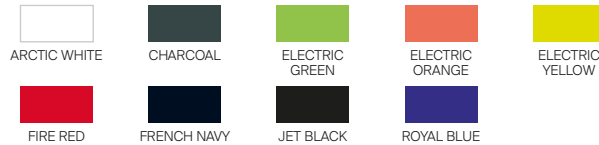

JC002

Long Sleeve Cool T

Fabric: 100% Polyester

Weight: 140gsm Size: S-XXL

The perfect transitional piece from season to season, crafted from a lightweight Neoteric™ fabric.

FEATURES:

- Self-fabric taped back neck
- Inherent stretch fabric properties
- Twin needle stitching detail
- Relaxed fit

COLOURS: