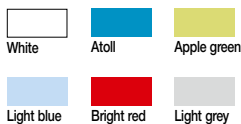

NEW

NEW

PK860 | MICRO TOWEL

Serviette microfibre

85% polyester/15% polyamide. 200 g/m²

Serviette microfibre sublimable.

LINFO+ : format multi-usage

400 | 30 x 50 cm

NEW

PK861 | MICRO HAND TOWEL

Serviette microfibre

85% polyester/15% polyamide. 200 g/m²

Serviette microfibre. Fine et ultra absorbante.

LINFO+ : sublimable

400 | 50 x 100 cm

NEW

PK862 | MICRO BATH TOWEL

Serviette de bain

85% polyester/15% polyamide. 200 g/m²

Serviette de bain microfibre.

LINFO+ : fine et ultra absorbante

100 | 70 x 130 cm

NEW

PK863 | MICRO BEACH TOWEL