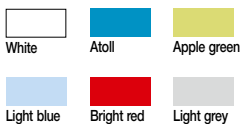

NEW

PK861 | MICRO HAND TOWEL

Serviette microfibre

85% polyester/15% polyamide. 200 g/m²

Serviette microfibre. Fine et ultra absorbante.

LINFO+ : sublimable

400 | 50 x 100 cm

NEW

PK862 | MICRO BATH TOWEL

Serviette de bain

85% polyester/15% polyamide. 200 g/m²

Serviette de bain microfibre.

LINFO+ : fine et ultra absorbante

100 | 70 x 130 cm

NEW

PK863 | MICRO BEACH TOWEL