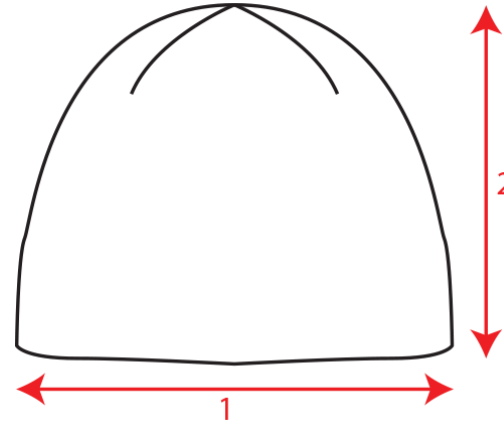

MOOVER-S

Comfortable beanie in recycled polyester yarn. Double layer and circular machine finish. Soft hand feel for outdoor activities and everyday use.

Technical accessories

Composition	Main Fabric: 100% recycled polyester yarn
Type	Beanie
Machine	Round
Darts	4
Gauge	10
Layer	Double
Structure	Rib 1x1
Size	One size fits all
Packing	50 x 200
Custom code	6505.00.90
Made in	China

Technical Size (cm)

1 22.0

2 20.5

Color variants (TPX / Pantone)

S-RED

BODY: 18-1663 / 199-C

S-BLACK

BODY: 19-4006 / BLACK-6-C