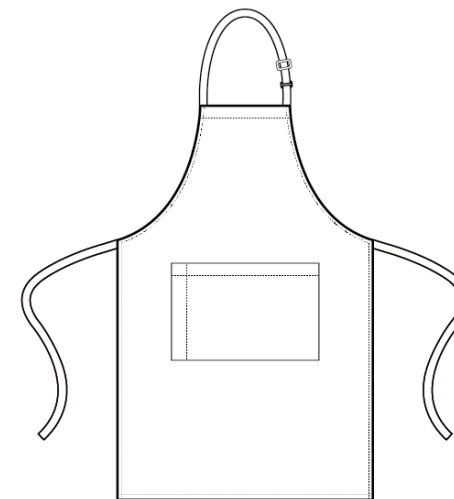

Product Features:

- Sliding adjustable buckle on neck band
- Self fabric neckband
- Self fabric ties
- Tablet friendly centre pocket with combined pen slot

Available In:

One Size

Certifications:

Colours:

Colour	Pantone	C	M	Y	K	Colour	Pantone	C	M	Y	K	Colour	Pantone	C	M	Y	K
Apple	361c	77	0	100	0	Lilac*	2085c	9	16	0	0	Royal	7687c	100	78	0	18
Aqua*	344c	32	0	30	0	Lime*	2302c	37	9	83	11	Sage*	5497c	38	9	23	32
Aubergine	7449c	65	98	21	83	Magenta	233c	12	100	0	0	Sapphire*	2144c	95	53	0	0
Black*	Black c	0	0	0	100	Mid Blue*	2139c	79	49	17	15	Silver*	429c	21	11	9	23
Bottle*	7736c	91	14	78	60	Mocha*	7615c	50	61	57	13	Strawberry Red	199c	0	100	72	0
Brown	4975c	36	84	59	85	Natural*	4755c	3	16	20	9	Steel*	431c	45	25	16	59
Burgundy	209c	20	97	40	58	Navy*	533c	95	72	15	67	Sunflower*	7411c	0	42	75	2
Chestnut	7581c	0	64	70	60	Oasis Green*	5753c	42	16	80	58	Teal	3155c	100	9	29	47
Dark Grey*	425c	52	29	30	78	Olive*	7763c	46	26	84	66	Terracotta	7584c	0	70	100	17
Emerald*	7728c	93	0	75	55	Orange*	172c	0	73	87	0	Turquoise	7703c	79	2	10	11
Fuchsia	2046c	0	80	7	3	Pink*	707c	0	36	8	0	White	White	0	0	0	0
Hot Pink*	215c	66	100	26	24	Purple*	7447c	77	85	6	18						
Khaki*	7536c	11	13	30	32	Red	201c	7	100	68	32						
Lemon	1215c	0	6	53	0	Rich Violet	7677c	68	78	0	0						
Light Blue*	2707c	20	6	0	0												

Fabric:

65% Polyester, 35% Cotton Twill, 195gsm.

Suggested Decoration:

Screen Print, Transfer Print, Embroidery

Country of Origin:

China

Commodity Code:

6211 43 1000

Features:

Wash Care:

Garment Sizes:

86cm long, 72cm wide

Pocket Measurement: 26cm width, 21cm depth

Carton Information:

Sizes	Carton	Pack	SKU's	Carton Weight	Carton Dimensions
One Size	72	6	40	15.1kg	60cmx40cmx24cm